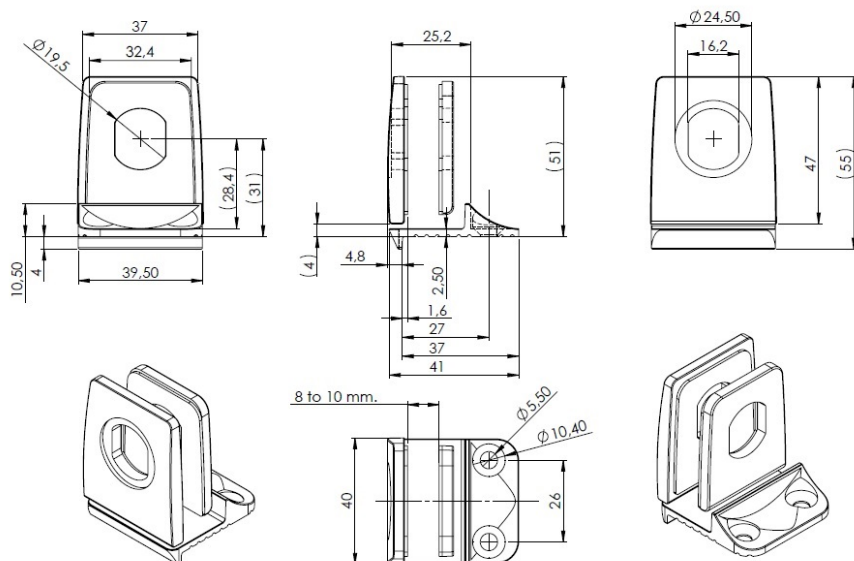

## Description:

Glass Door Lock Accessories "Obsession", 8-10mm Glass, CPL, Brass Material, Black Rubber Gaskets, W/Striking Plate (Cam, Lock 1925 Series to be Ordered Separately)

## Item number:

14.09.005-0

Units	Box	Carton	HS Code	Barcode
Set			8301600090	 5704866513821

(xx) installation depend